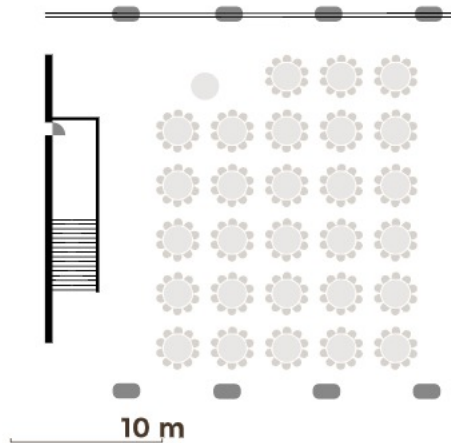

Table format: Round tables 280 persons

Information

	BUILDING	Marina Congress Center
	LOCATION	1 st floor
	CAPACITY	max. 800
	AREA	900 m ²
	CARRYING CAPACITY	400 kg/m ²
	FLOOR	Marble / Carpet
	EQUIPMENT	natural daylight direct access to Europaea air conditioning free Wi-Fi